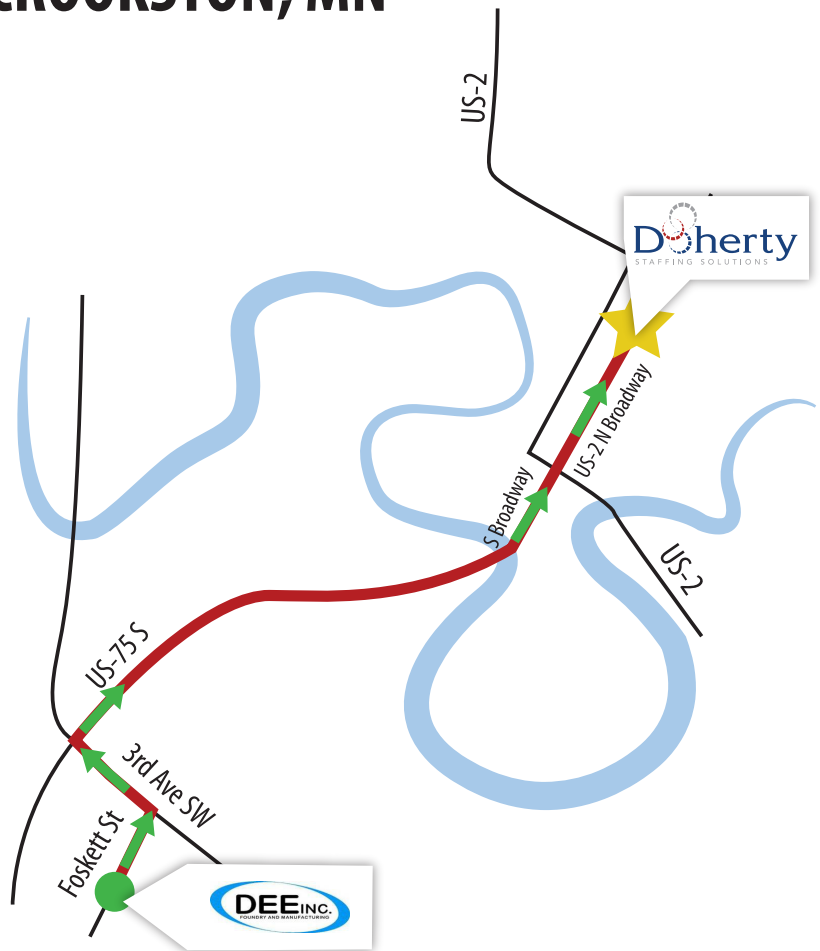

CROOKSTON, MN

Doherty Staffing Solutions:

402 N Broadway | Crookston, MN 56716

DEE Inc. Foundry and Manufacturing:

1302 Foskett Ave | Crookston, MN 56716